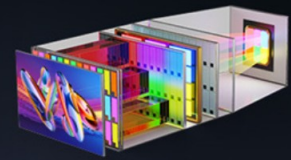

## Exclusive 6-colour LED Light Source Technology

$\Delta E \approx 1^3$

True to life color